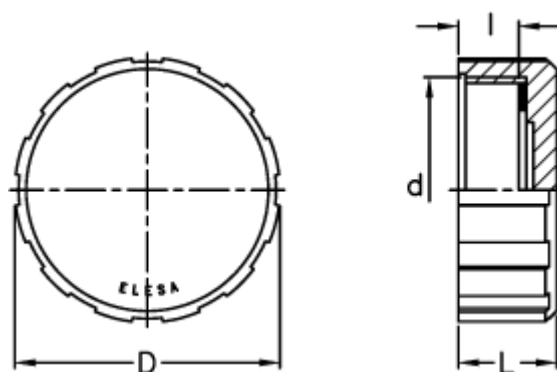

# Data Sheet

Article number: 231158281  
Description: E+G Oil Plug  
T.470-2

## Measures

---

D = 70  
d = G 2  
L = 26  
l = 18